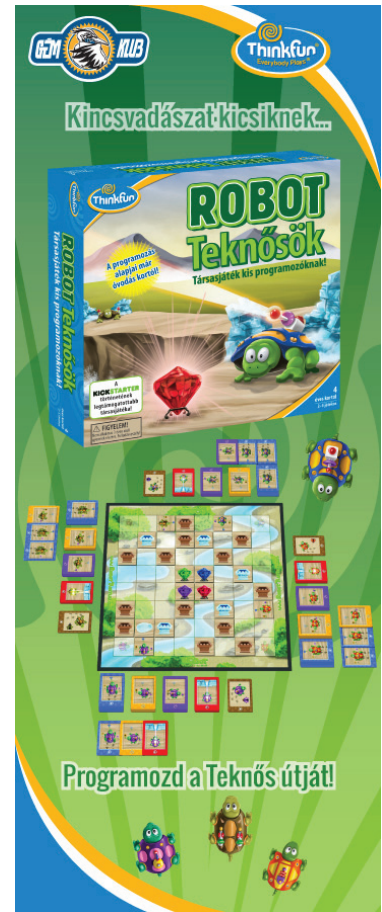

RT01

Méret: 80x200 cm